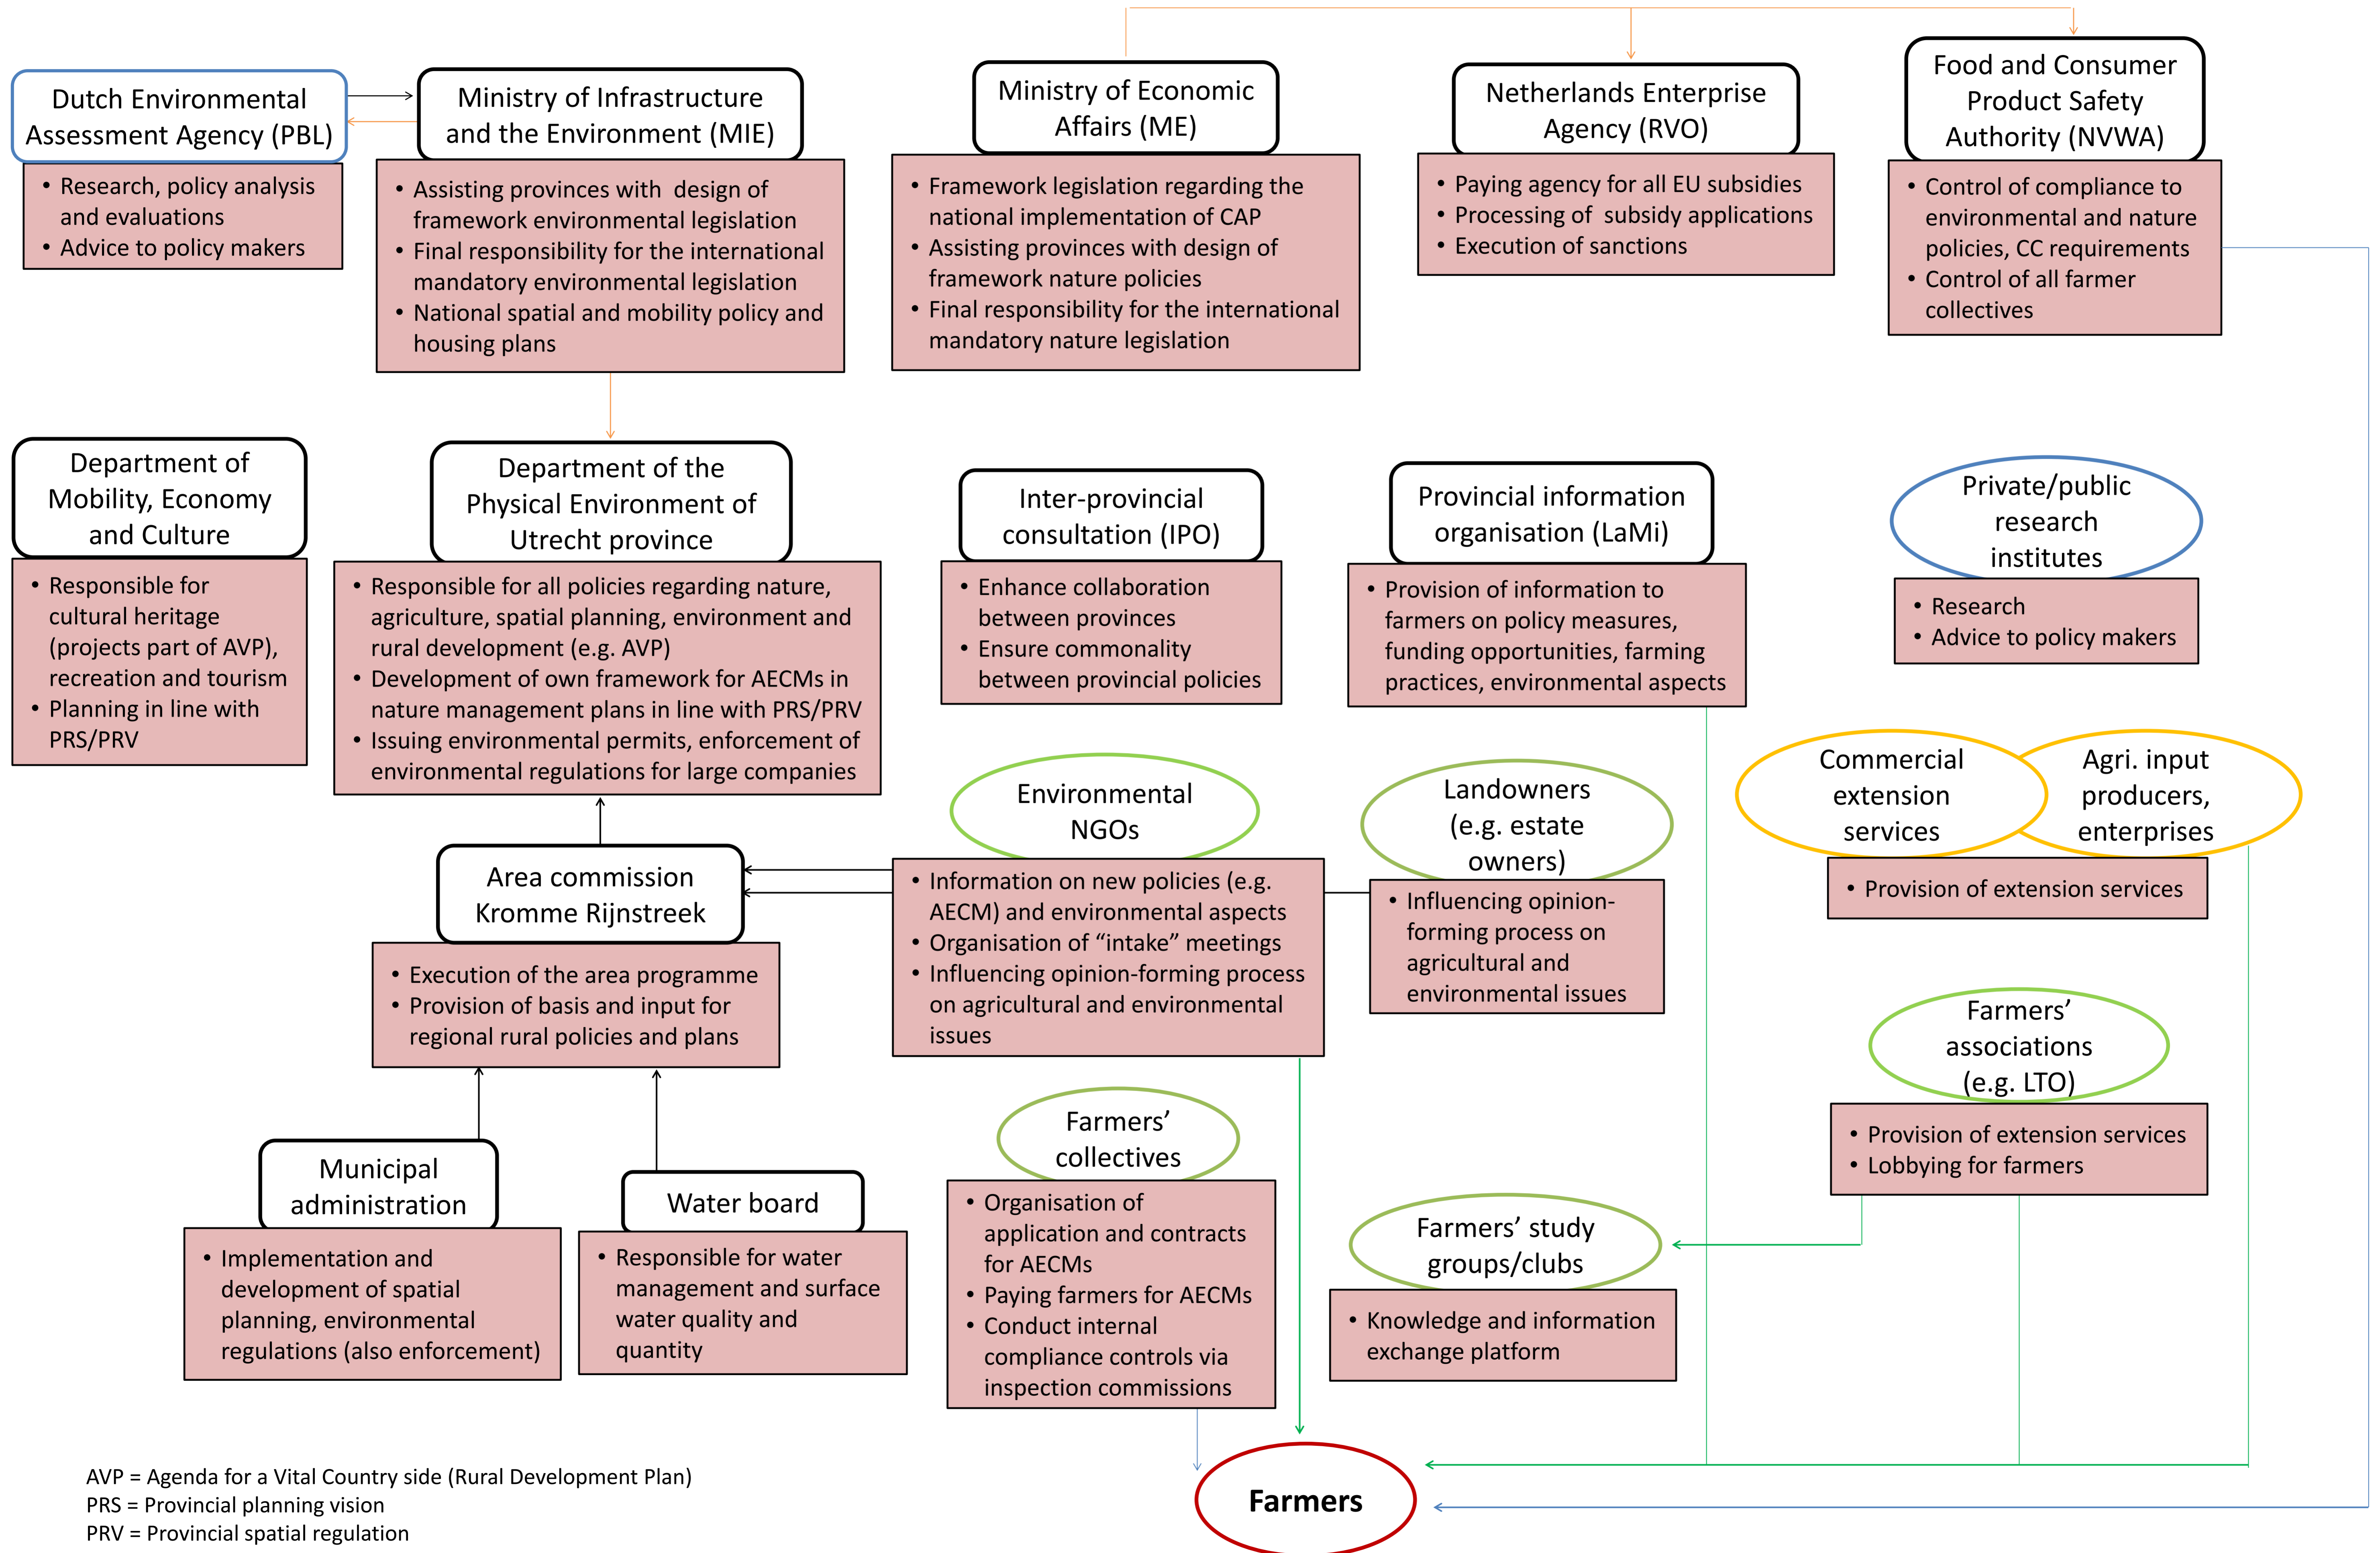

Governance structures and actors in the Netherlands (Kromme Rijn, Utrecht)

- Authorised to issue instructions
- On-the-spot controls
- Advice to farmers
- Give input/delegate members

AVP = Agenda for a Vital Country side (Rural Development Plan)
 PRS = Provincial planning vision
 PRV = Provincial spatial regulation